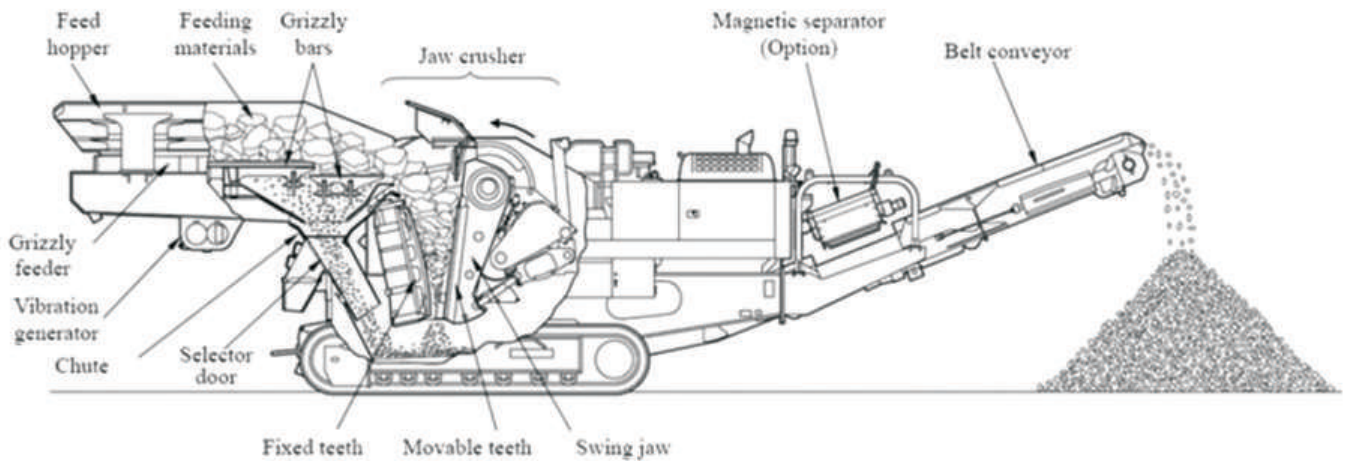

The Advantages and Benefits of Mobile Crusher:

The mobile crushing station can directly choose the working site, be directly driven to the working site without transportation and the materials can directly reach the granularity of final products. It is especially suitable for

processing and crushing building wastes. The mobile crushing station greatly reduces the investment cost but improves the investment income.

The Performance Characteristics of Mobile Crusher:

Mobile crusher has the features of reasonable matching of all levels of crushing equipment; smooth discharging of the whole production line, reliable running condition, convenient operation and high efficiency and energy

conservancy. It has good mobility and can extend together with the raw materials site or construction site and has many types of combinations to satisfy the processing needs of different materials.